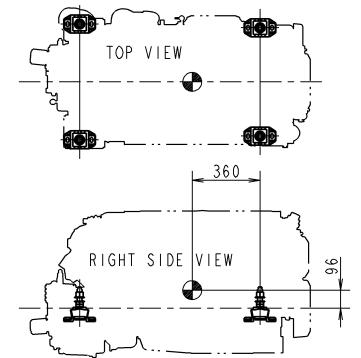

C A R E E R

特別注文用 FOR SPECIAL ORDER

6LY440 x ZF280-1A BARRY CONTROL MOUNT

MANAGER 山口

SEC. MANAGER 志賀	MODEL 6LY440 series	SCALE 1:10 (1:5)
CHECKED 志賀	SPECIALIST	MATERIAL
DESIGNED 北本	DATE: Y.M.D 2018.05.25	6LY440 X ZF280-1A
DRAWN 大橋		6LY440 X ZF280-1A
YANMAR		REV. II
YANMAR CO., LTD. DEVELOPMENT DIV.		B3-19581-0070