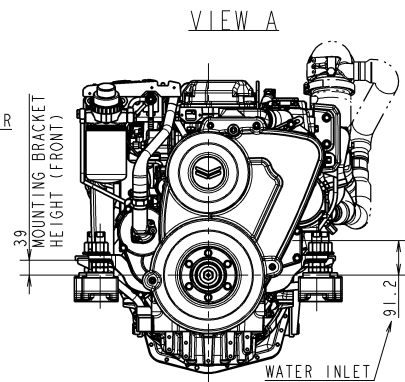

C A R E E R

特別注文用 FOR SPECIAL ORDER

6LY440 x ZF280-1A BARRY CONTROL MOUNT

MANAGER 山口

SEC. MANAGER 志賀	MODEL 6LY440 series	SCALE 1:10 (1:5)
CHECKED 志賀	SPECIALIST	MATERIAL
DESIGNED 北本	DATE: Y.M.D 2018.05.25	6LY440 X ZF280-1A
DRAWN 大橋		6LY440 X ZF280-1A
YANMAR		REV. II
YANMAR CO., LTD. DEVELOPMENT DIV.		B3-19581-0070