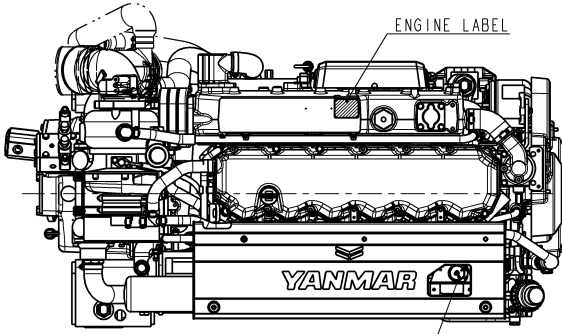

C A R E E R

特別注文用 FOR SPECIAL ORDER

6LY440 x ZF280-1A BARRY CONTROL MOUNT

MANAGER 山口

SEC. MANAGER 志賀	MODEL 6LY440 series	SCALE 1:10 (1:5)
CHECKED 志賀	SPECIALIST	MATERIAL
DESIGNED 北本	DATE: Y.M.D 2018.05.25	6LY440 X ZF280-1A
DRAWN 大橋		6LY440 X ZF280-1A
YANMAR		REV. II
YANMAR CO., LTD. DEVELOPMENT DIV.		B3-19581-0070