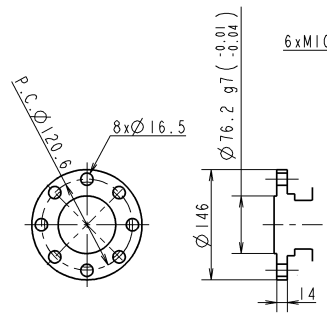

C A R E E R

特別注文用 FOR SPECIAL ORDER

6LY440 x ZF280-1A BARRY CONTROL MOUNT

MANAGER 山口

SEC. MANAGER 志賀	MODEL 6LY440 series	SCALE 1:10 (1:5)
CHECKED 志賀	SPECIALIST	MATERIAL
DESIGNED 北本	DATE: Y.M.D 2018.05.25	6LY440 X ZF280-1A
DRAWN 大橋		6LY440 X ZF280-1A
YANMAR		REV. II
YANMAR CO., LTD. DEVELOPMENT DIV.		B3-19581-0070