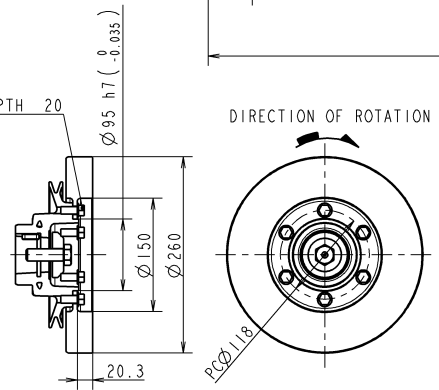

C A R E E R

特別注文用 FOR SPECIAL ORDER

6LY440 x ZF280-1A BARRY CONTROL MOUNT

MANAGER 山口

SEC. MANAGER 志賀	MODEL 6LY440 series	SCALE 1:10 (1:5)
CHECKED 志賀	SPECIALIST	MATERIAL
DESIGNED 北本	DATE: Y.M.D 2018.05.25	6LY440 X ZF280-1A
DRAWN 大橋		6LY440 X ZF280-1A
YANMAR		REV. II
YANMAR CO., LTD. DEVELOPMENT DIV.		B3-19581-0070