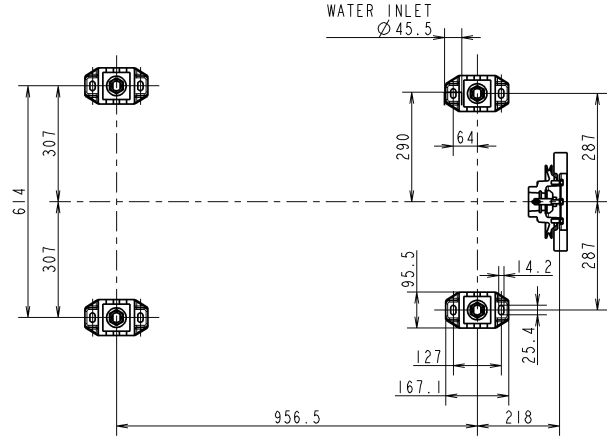

C A R E E R

特別注文用 FOR SPECIAL ORDER

6LY440 x ZF280-1A BARRY CONTROL MOUNT

MANAGER 山口

SEC. MANAGER 志賀	MODEL 6LY440 series	SCALE 1:10 (1:5)
CHECKED 志賀	SPECIALIST	MATERIAL
DESIGNED 北本	DATE: Y.M.D 2018.05.25	6LY440 X ZF280-1A
DRAWN 大橋		6LY440 X ZF280-1A
YANMAR		REV. II
YANMAR CO., LTD. DEVELOPMENT DIV.		B3-19581-0070