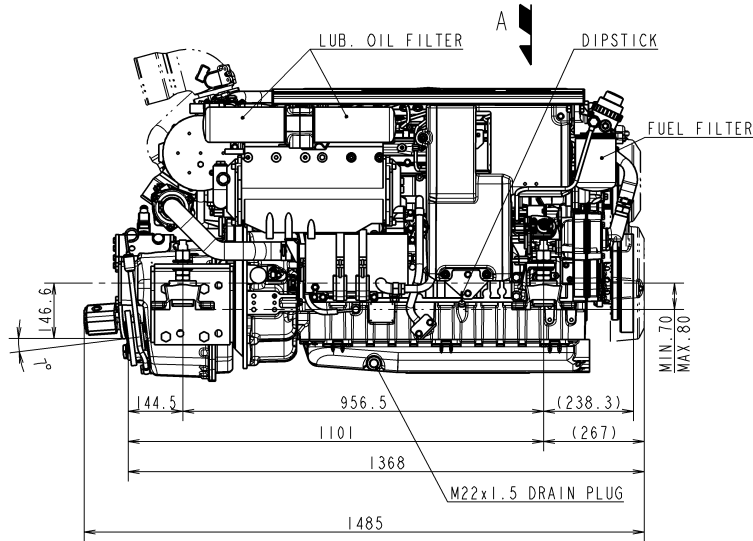

C A R E E R

特別注文用 FOR SPECIAL ORDER

6LY440 x ZF280-1A BARRY CONTROL MOUNT

MANAGER 山口

SEC. MANAGER 志賀	MODEL 6LY440 series	SCALE 1:10 (1:5)
CHECKED 志賀	SPECIALIST	MATERIAL
DESIGNED 北本	DATE: Y.M.D 2018.05.25	6LY440 X ZF280-1A
DRAWN 大橋		6LY440 X ZF280-1A
YANMAR		REV. II
YANMAR CO., LTD. DEVELOPMENT DIV.		B3-19581-0070