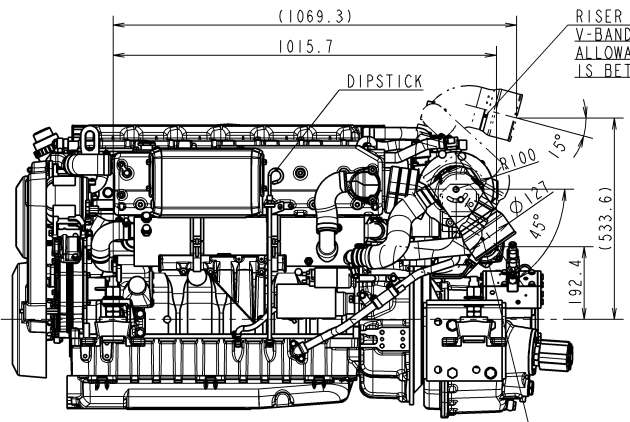

C A R E E R

特別注文用 FOR SPECIAL ORDER

6LY440 x ZF280-1A BARRY CONTROL MOUNT

MANAGER 山口

SEC. MANAGER 志賀	MODEL 6LY440 series	SCALE 1:10 (1:5)
CHECKED 志賀	SPECIALIST	MATERIAL
DESIGNED 北本	DATE: Y.M.D 2018.05.25	6LY440 X ZF280-1A
DRAWN 大橋		6LY440 X ZF280-1A
YANMAR		REV. II
YANMAR CO., LTD. DEVELOPMENT DIV.		B3-19581-0070