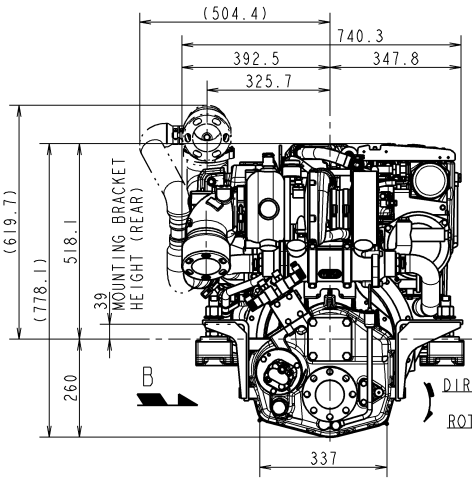

C A R E E R

特別注文用 FOR SPECIAL ORDER

6LY440 x ZF280-1A BARRY CONTROL MOUNT

MANAGER 山口

SEC. MANAGER 志賀	MODEL 6LY440 series	SCALE 1:10 (1:5)
CHECKED 志賀	SPECIALIST	MATERIAL
DESIGNED 北本	DATE: Y.M.D 2018.05.25	6LY440 X ZF280-1A
DRAWN 大橋		6LY440 X ZF280-1A
YANMAR		REV. II
YANMAR CO., LTD. DEVELOPMENT DIV.		B3-19581-0070